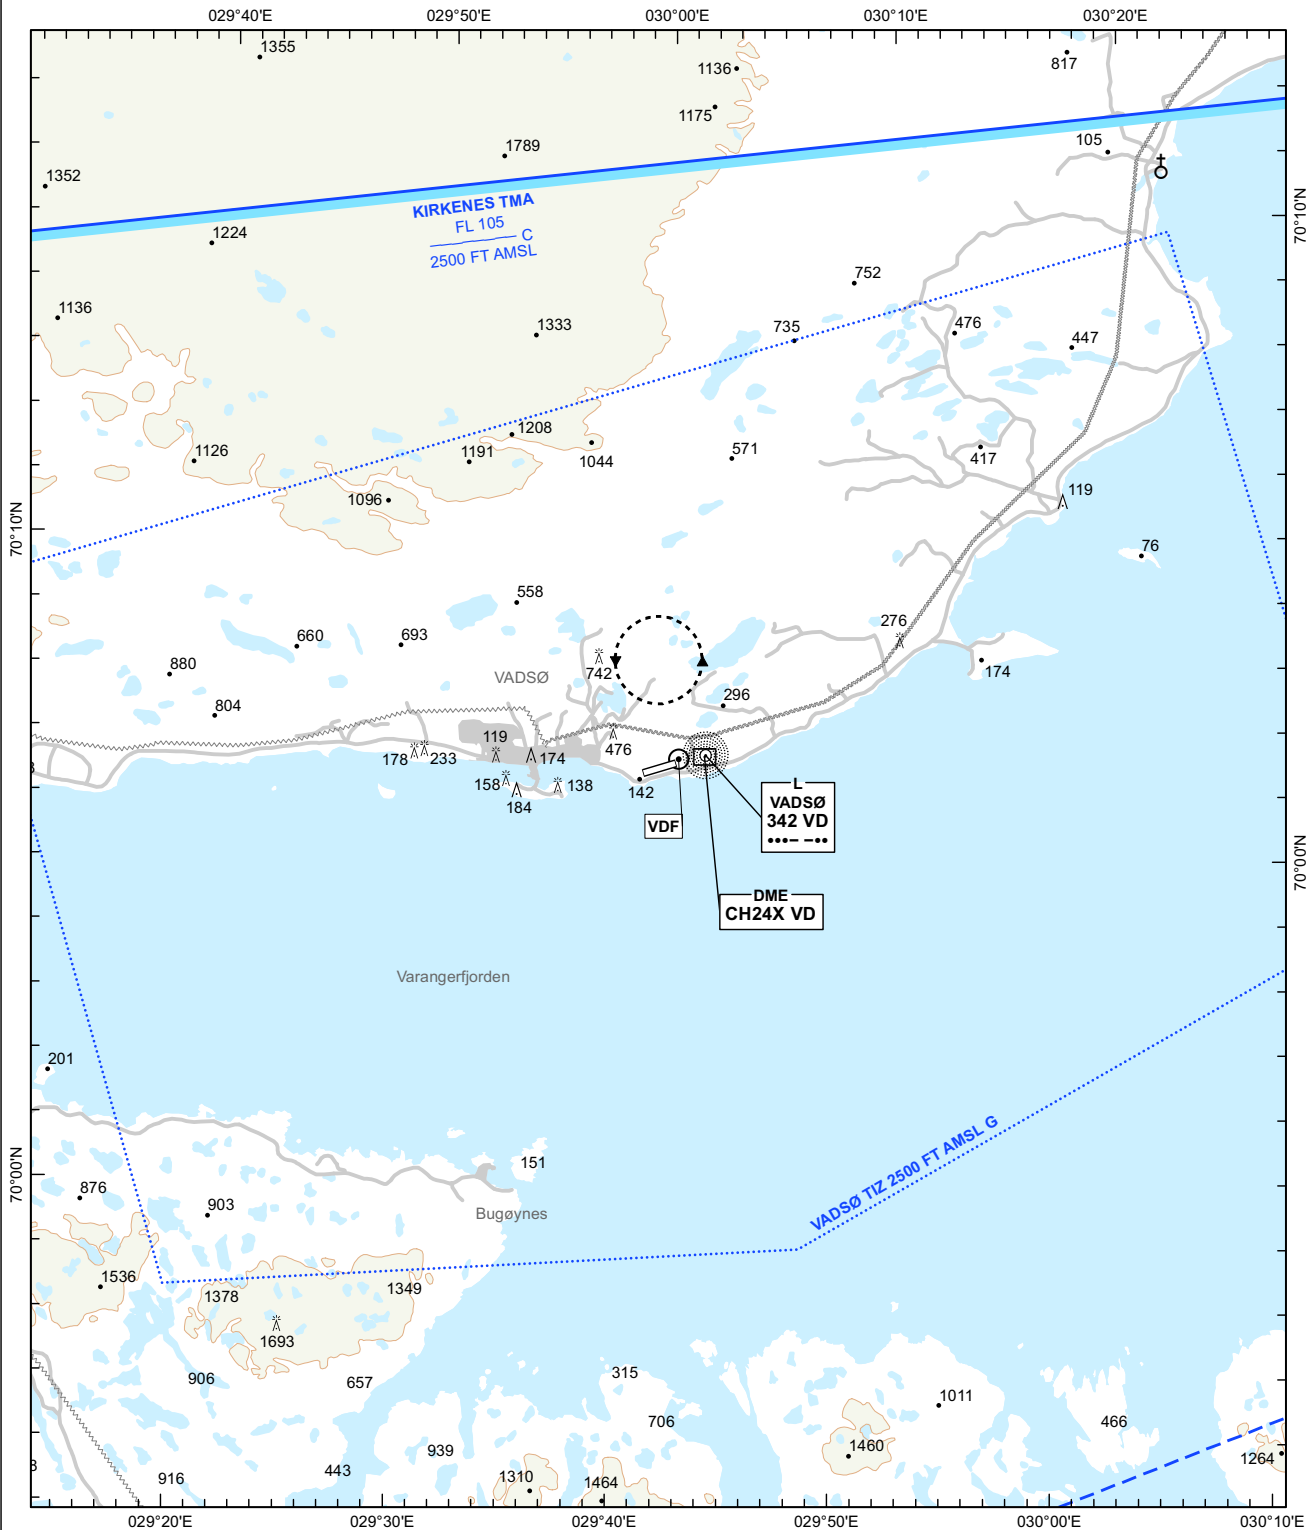

VAC - VISUAL APPROACH CHART PLAN VIEW SCALE:1:225 000

AFIS: 118.400	AERODROME ELEVATION: 129 FT	ELEV, ALT AND HGT IN FT	VADSØ VADSØ NORWAY
APP: 120.350	OBSTACLES LESS THAN 100 FT GND ARE NORMALLY NOT SHOWN		
VDF: 118.400	MAGNETIC VARIATION: 16° E (2020)		
	TRANSITION ALTITUDE: 7000	ONLY MAJOR POWER LINES SHOWN	

CHANGES: R402 WITHDRAWN.

- VFR RCF PROC**
1. SQUAWK 7600
 2. HOLD 1 NM N OF TWR
 3. FLASH LDG LGT AND WATCH TWR FOR VISUAL SIGNALS

NOTE
INFORMATION PERTAINING TO VFR FLIGHT INCLUDED

PLASI RWY 07: LEFT 4.6°, MEHT 20 FT.
PLASI RWY 25: LEFT 4.5°, MEHT 27 FT.