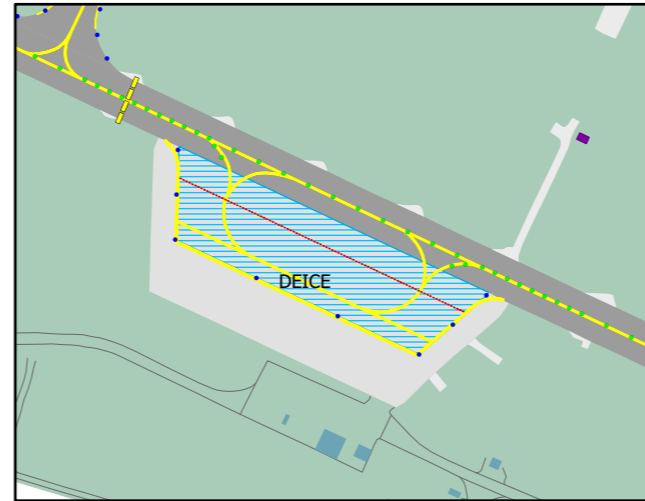

DE-ICE AREAS

ATIS	136.180 MHZ	TWR	308.850 MHZ
CLR	121.705 MHZ	TWR	122.100 MHZ
DEICE	121.705 MHZ	TWR	119.505 MHZ
GND	121.705 MHZ		

**RYGGE, RYGGE
NORWAY**

NOTES - REMARKS

USE OF TWY Y ALONG DE-ICE APRON IS LIMITED TO ACFT WITH CODE LETTER C OR SMALLER WHEN DE-ICING OF ACFT WITH CODE LETTER D TAKES PLACE.
 USE OF TWY Y ALONG APRON DEICE IS LIMITED TO ACFT WITH CODE LETTER D OR SMALLER WHEN DE-ICING OF ACFT WITH CODE LETTER C TAKES PLACE.

WHEN DE-ICING IS COMPLETED, CONTACT TWR FOR TAXI CLEARANCE.

CHANGES: NEW FREQUENCIES.