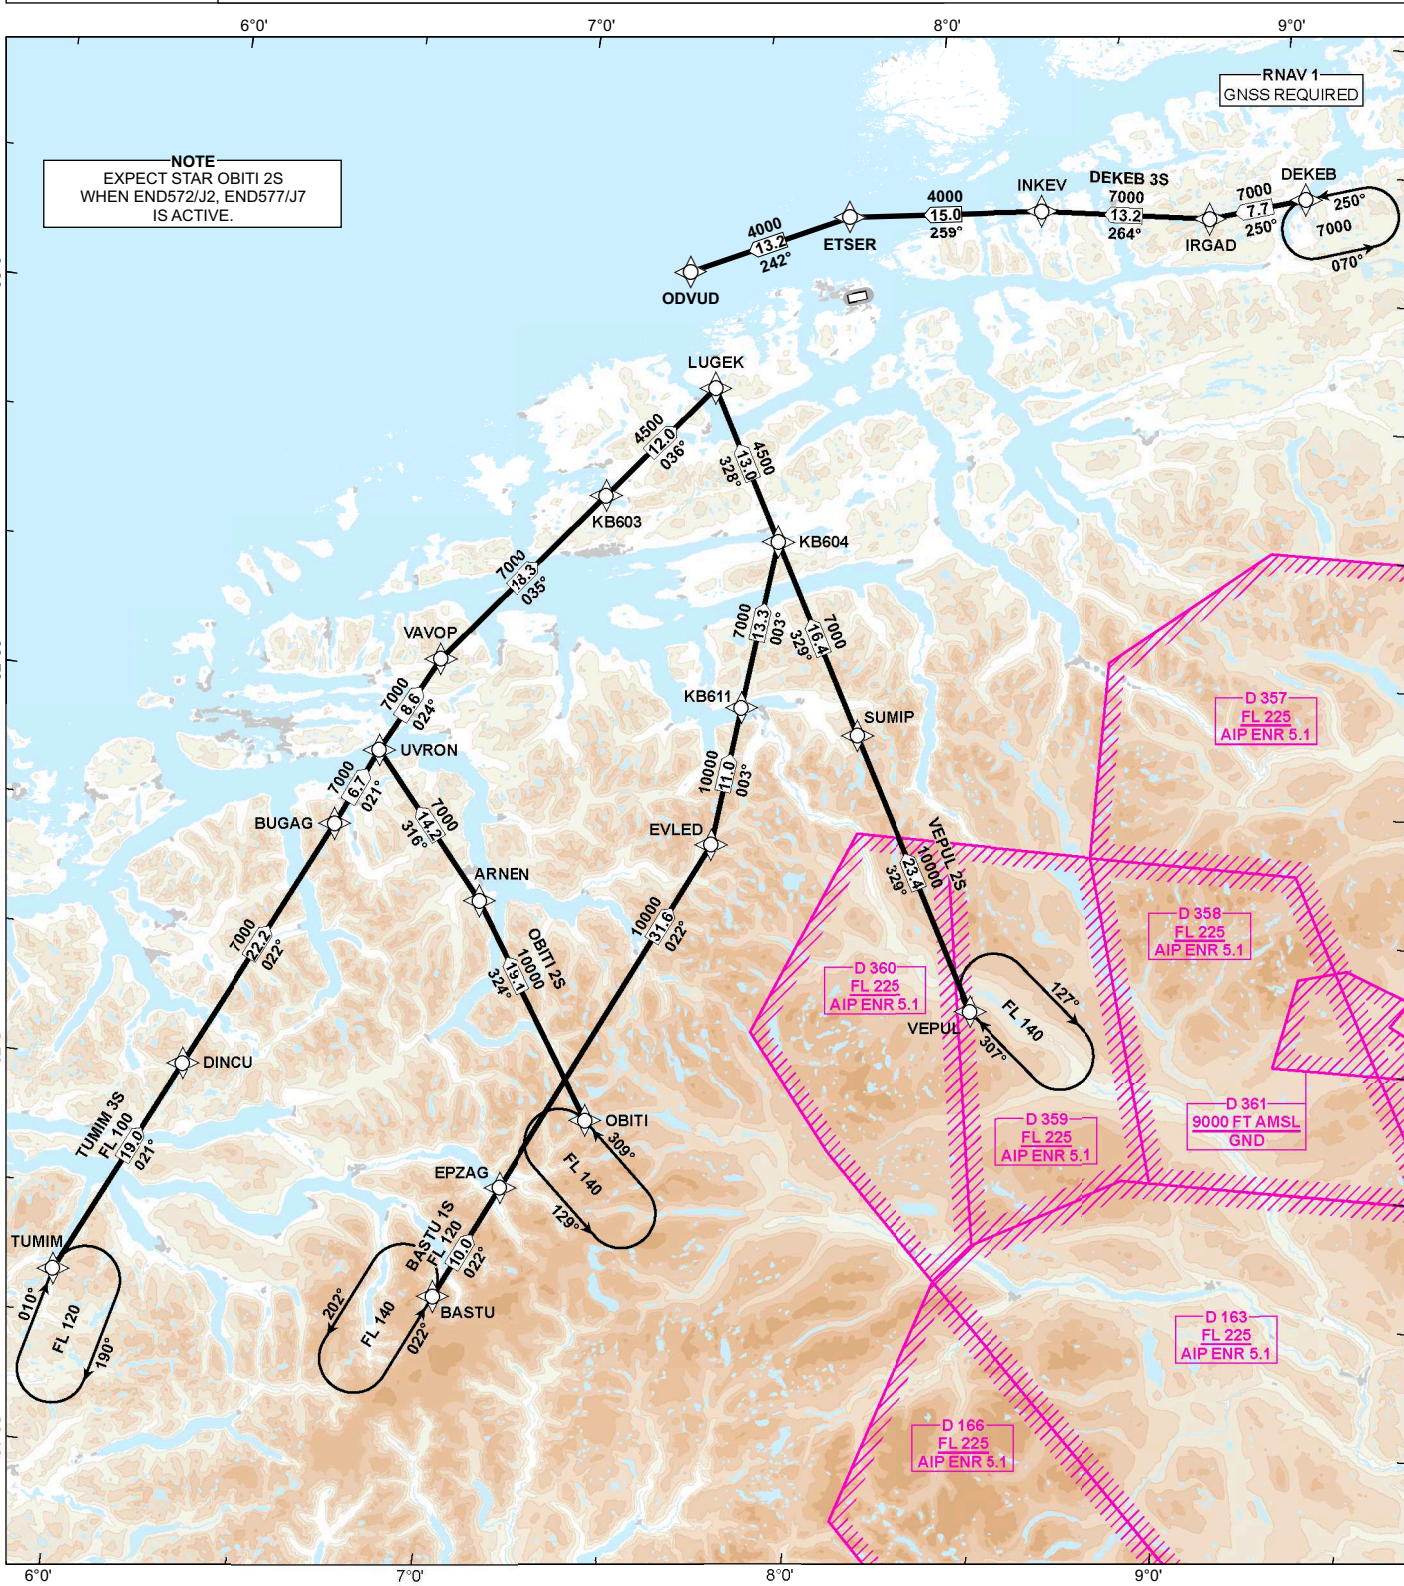

STANDARD ARRIVAL CHART INSTRUMENT - ICAO (RNAV)

 <p>MSA 25 NM ARP</p>	ATIS: 135.080	ALT AND ELEV ARE IN FT DIST IN NM			<p>KRISTIANSUND / KVERNBERGET RNAV RWY 07 NORWAY</p> <p>BASTU 1S, DEKEB 3S, OBITI 2S, TUMIM 3S, VEPUL 2S</p>
	APP: 119.355				
	TWR: 118.305				
	1:1 100 000	VAR 3° E (2020)	TA 7000		

ROUTE AND WAYPOINT DESCRIPTIONS ON THE SUCCEEDING PAGES

ATS AIRSPACE CLASSIFICATIONS: REF ENR 1.4
LEGEND: REF GEN 2.3

CHANGES: FREQUENCIES, EDITORIALS.