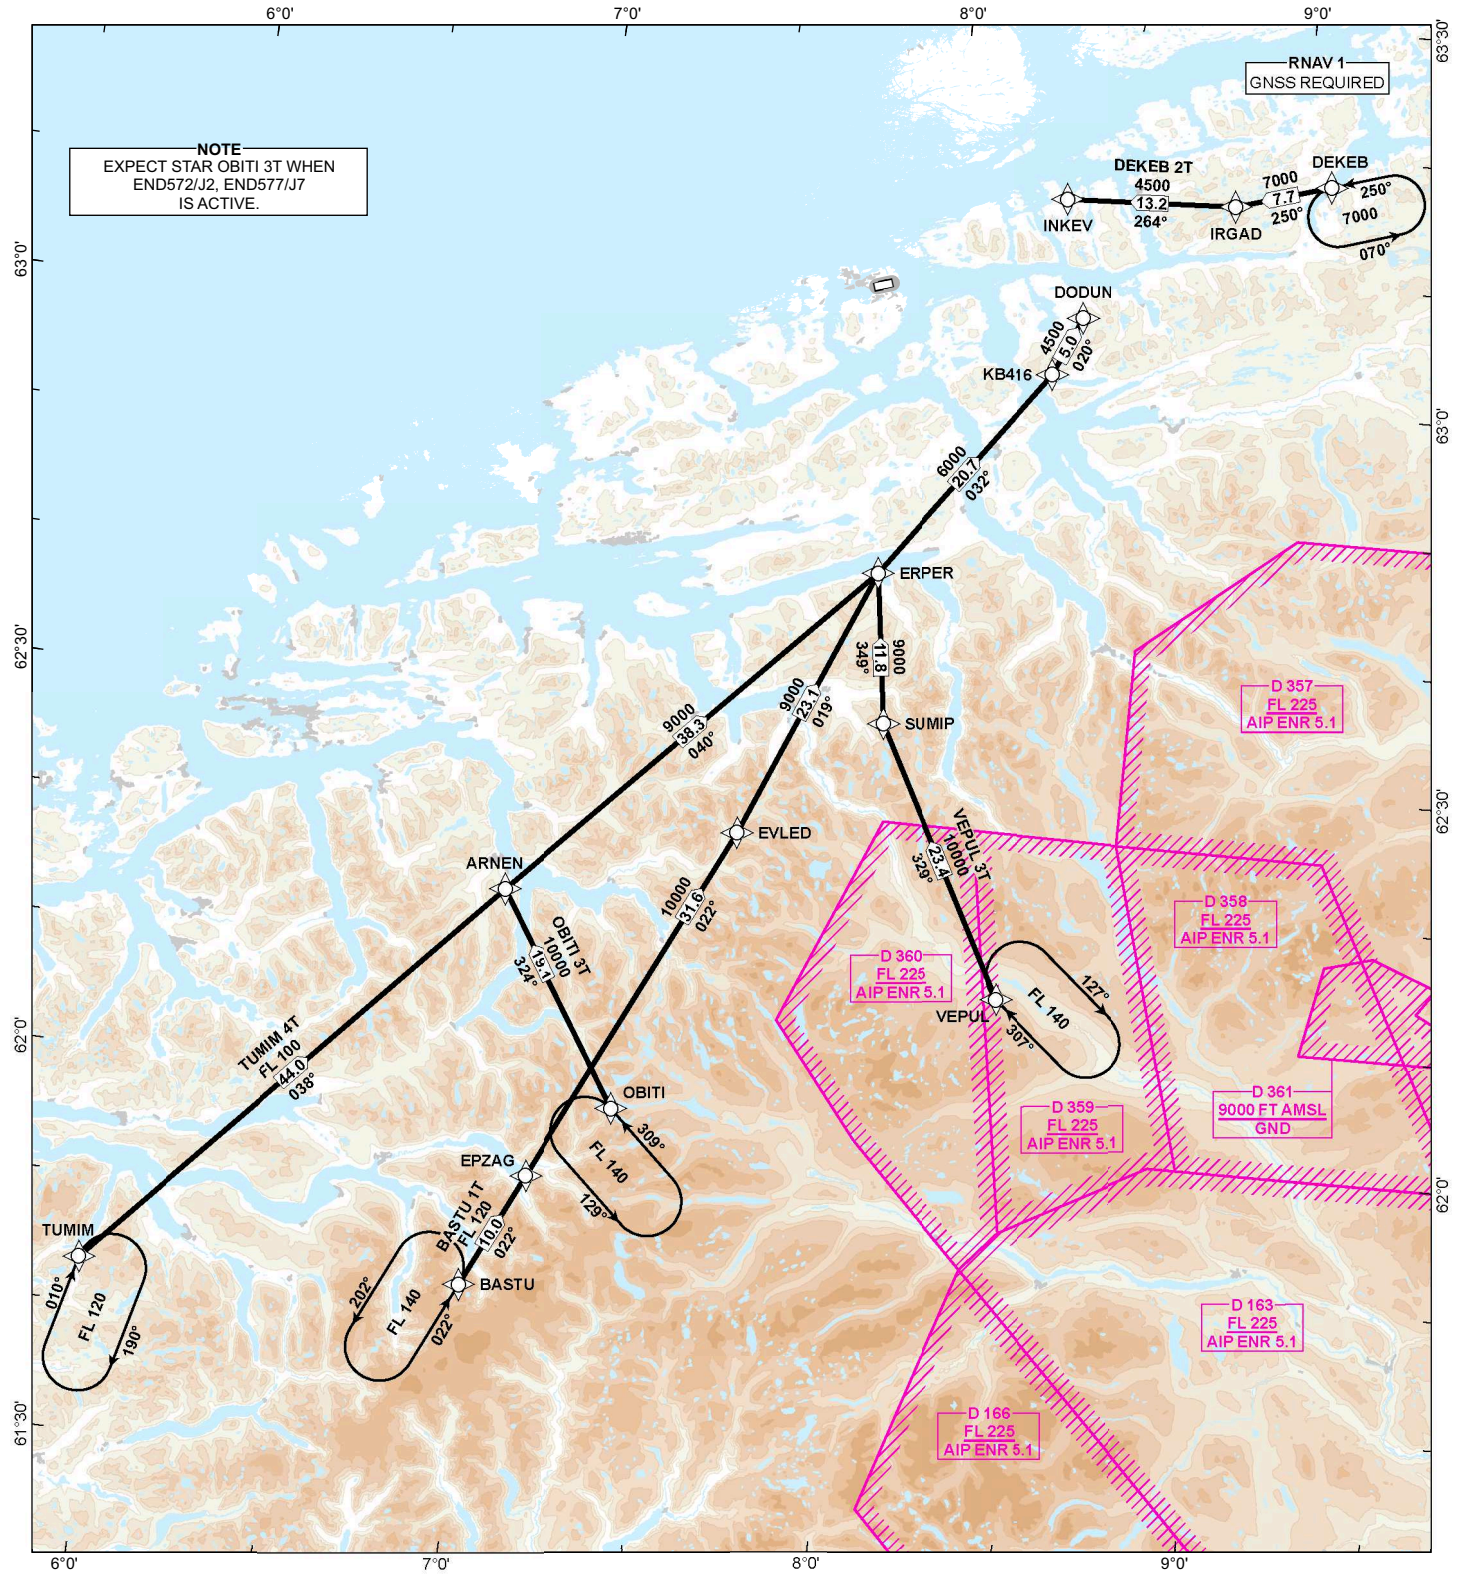

STANDARD ARRIVAL CHART INSTRUMENT - ICAO (RNAV)

 <p>MSA 25 NM ARP</p>	ATIS: 135.080	ALT AND ELEV ARE IN FT DIST IN NM			<p>KRISTIANSUND / KVERNBERGET RNAV RWY 25 NORWAY</p> <p>BASTU 1T, DEKEB 2T, OBITI 3T, TUMIM 4T, VEPUL 3T</p>
	APP: 119.355				
	TWR: 118.305				
	1:1 100 000	VAR 3° E (2020)	TA 7000		

NOTE
EXPECT STAR OBITI 3T WHEN
END572/J2, END577/J7
IS ACTIVE.

ROUTE AND WAYPOINT DESCRIPTIONS
ON THE SUCCEEDING PAGES

ATS AIRSPACE CLASSIFICATIONS: REF ENR 1.4
LEGEND: REF GEN 2.3

CHANGES: FREQUENCIES, EDITORIALS.