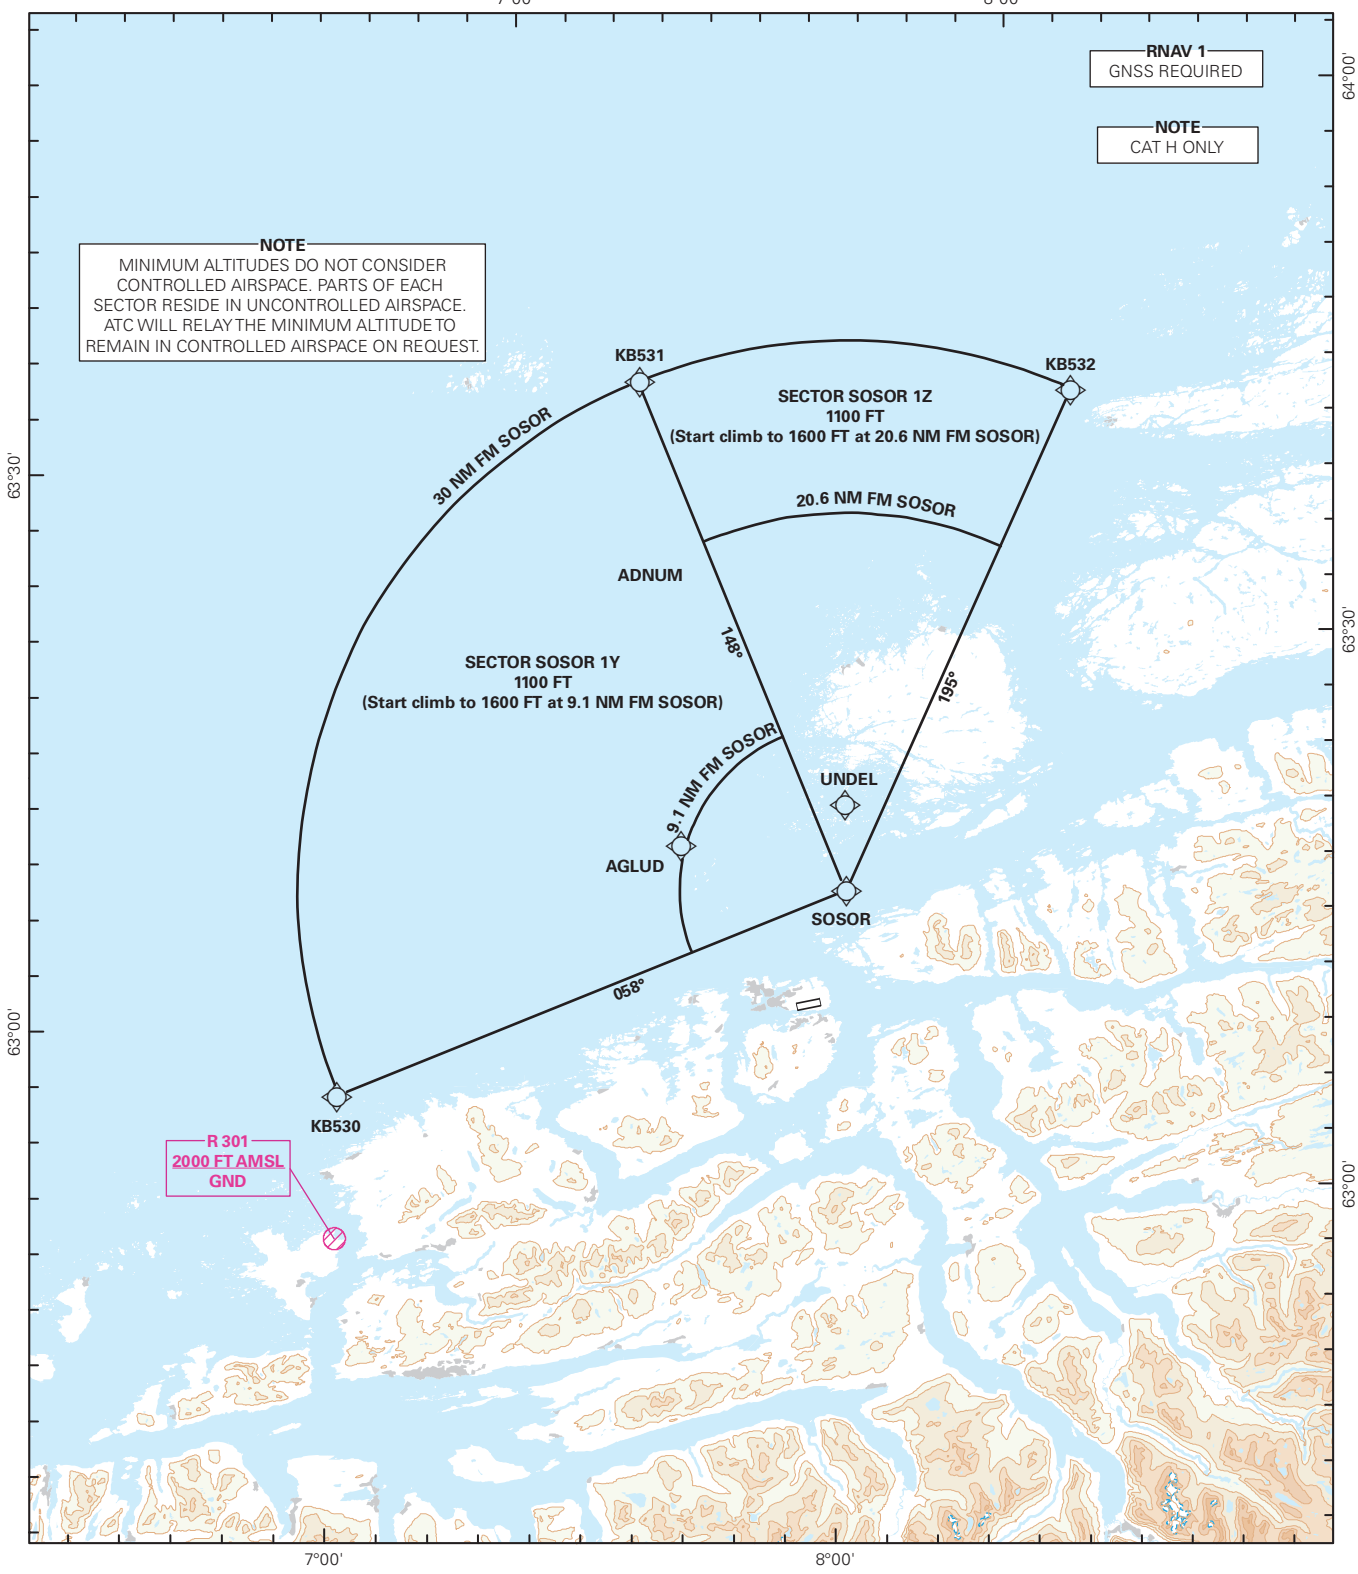

HELICOPTER POINT BOUNDARY STAR (RNAV)

 <p>MSA 25 NM ARP</p>	ATIS: 135.080	ALT AND ELEV ARE IN FT DIST IN NM		KRISTIANSUND/ KVERNBERGET 188 NORWAY
	APP: 119.355			
	TWR: 118.305			
		1:800 000	VAR: 3° E (2020)	
SECTOR SOSOR 1Y, SECTOR SOSOR 1Z				

CHANGES: FREQUENCIES, EDITORIALS.

STAR DESCRIPTION OVERLEAF
DESCRIPTION OF WAYPOINTS, REF ENR 4.4

ATS AIRSPACE CLASSIFICATIONS: REF ENR 1.4
LEGEND: REF GEN 2.3