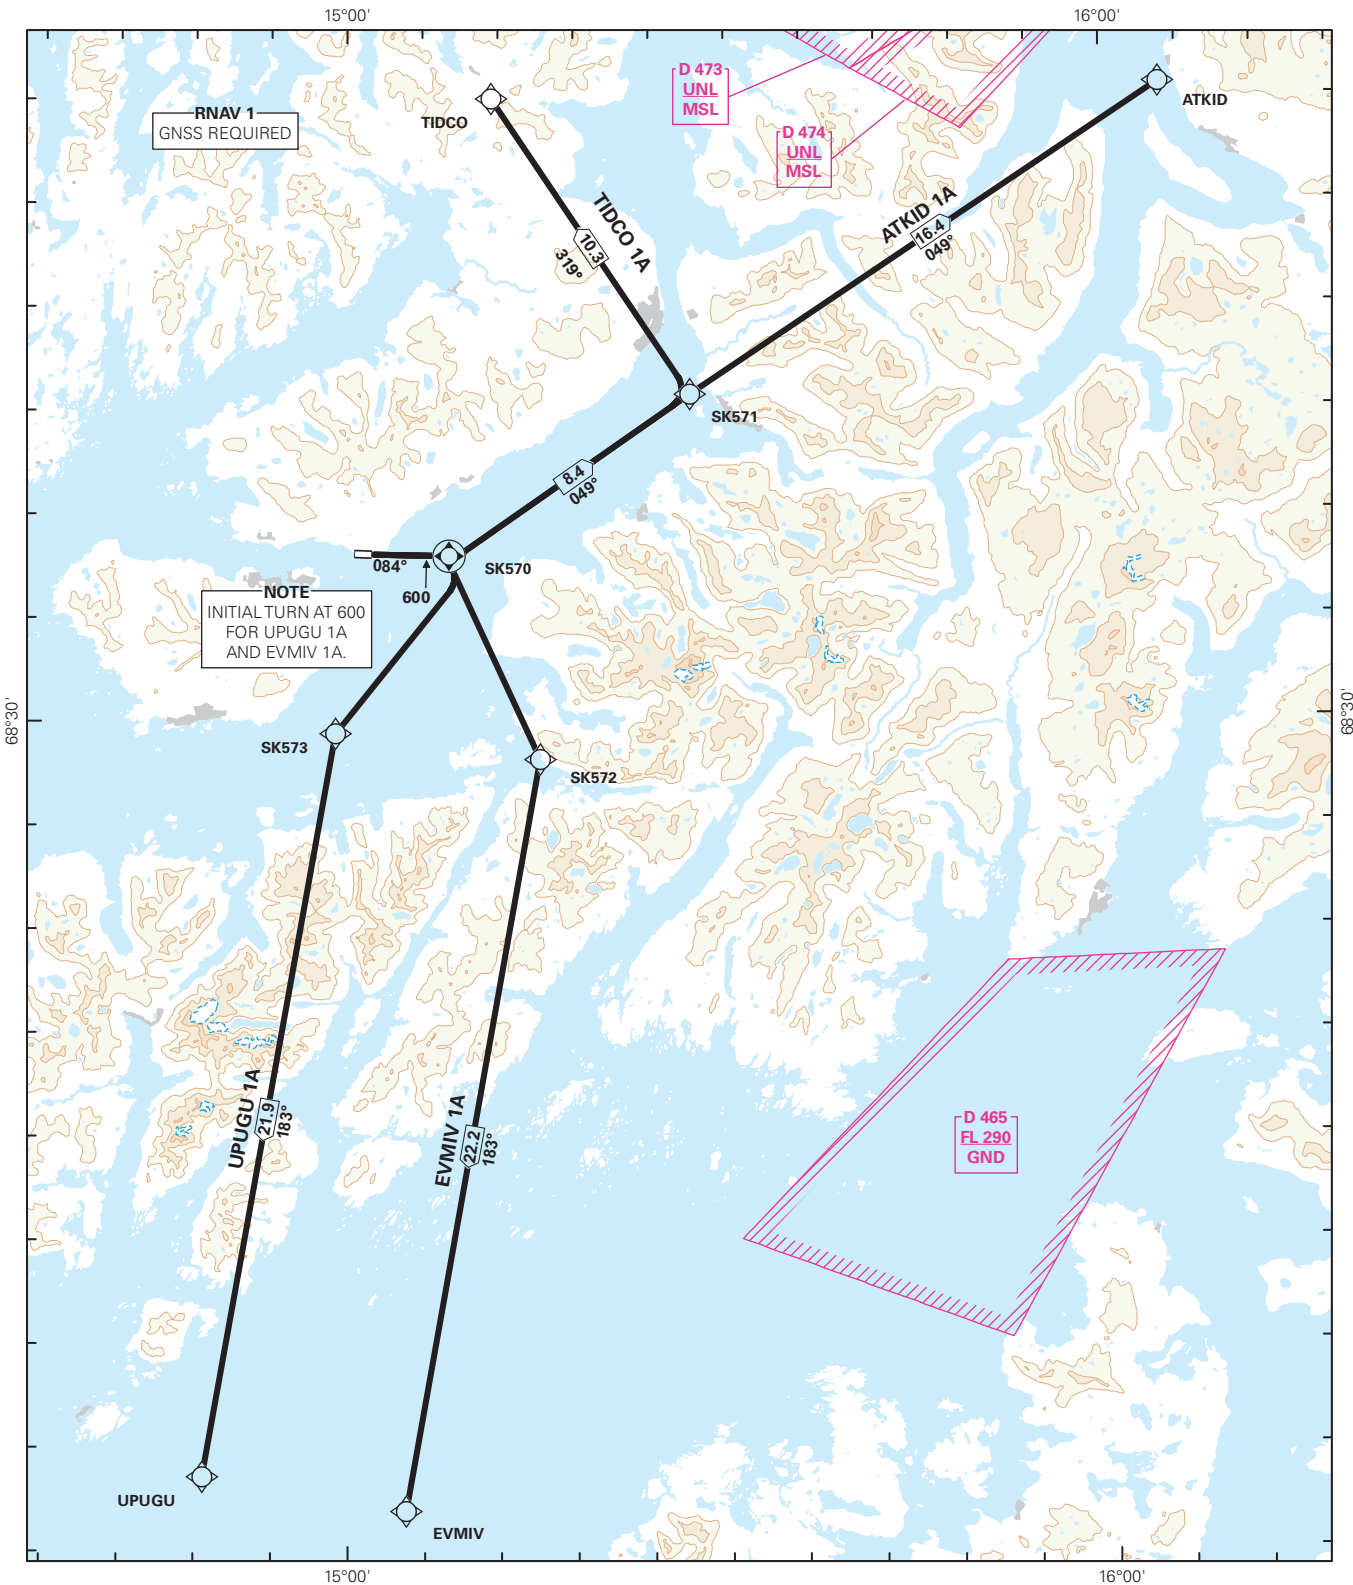

STANDARD DEPARTURE CHART INSTRUMENT - ICAO (RNAV)

 <p>MSA 25 NM ARP</p>	APP: 126.455	ALT AND ELEV ARE IN FT DIST IN NM	STOKMARKNES/SKAGEN RWY 08 NORWAY	
	AFIS: 120.455			
	VDF: 120.455			
	1:425 000	VAR: 7° E (2020)	TA 7000	
EVMIV 1A, ATKID 1A, TIDCO 1A, UPUGU 1A				

CHANGES: FREQUENCIES:

SID DESCRIPTION OVERLEAF
DESCRIPTION OF WAYPOINTS, REF ENR 4.4

ATS AIRSPACE CLASSIFICATIONS: REF ENR 1.4
LEGEND: REF GEN 2.3