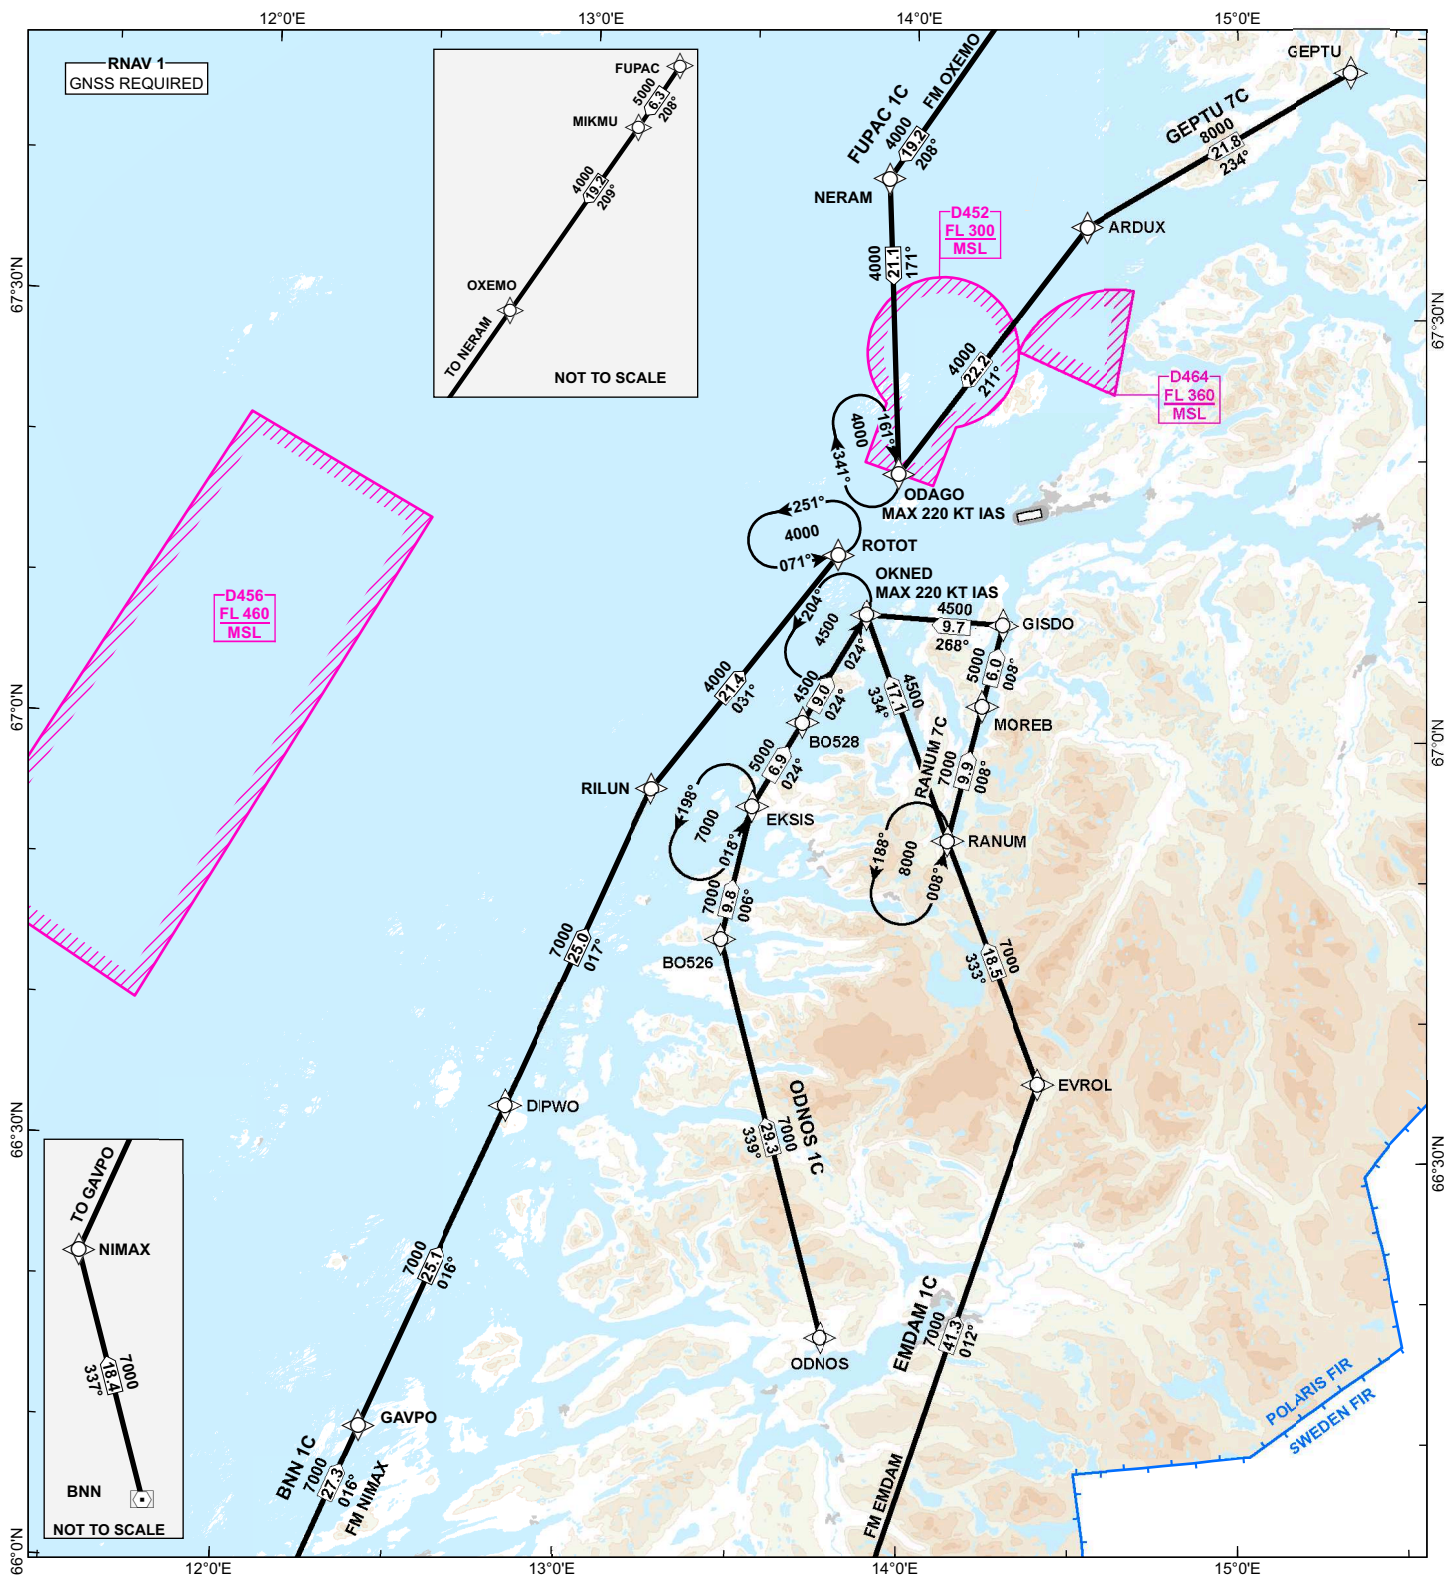

STANDARD ARRIVAL CHART - INSTRUMENT (STAR) - ICAO

 <p>MSA 25 NM ARP</p>	ATIS: 123.905	ALT AND ELEV ARE IN FT DIST IN NM	BODØ / Bodø (ENBO) RNAV RWY 07	
	APP: 119.705 124.005			
	TWR: 118.105			
		1:1 000 000	VAR 6° E (2020)	TA 7000
BNN 1C, EMDAM 1C, FUPAC 1C, GEPTU 7C, ODNOS 1C, RANUM 7C				

ROUTE AND WAYPOINT DESCRIPTIONS ON THE SUCCEEDING PAGES

ATS AIRSPACE CLASSIFICATIONS: REF ENR 1.4
LEGEND: REF GEN 2.3

CHANGES: PIKOX 1C AND ARDUX 7C WITHDRAWN, FUPAC 1C ADDED, EDITORIALS.