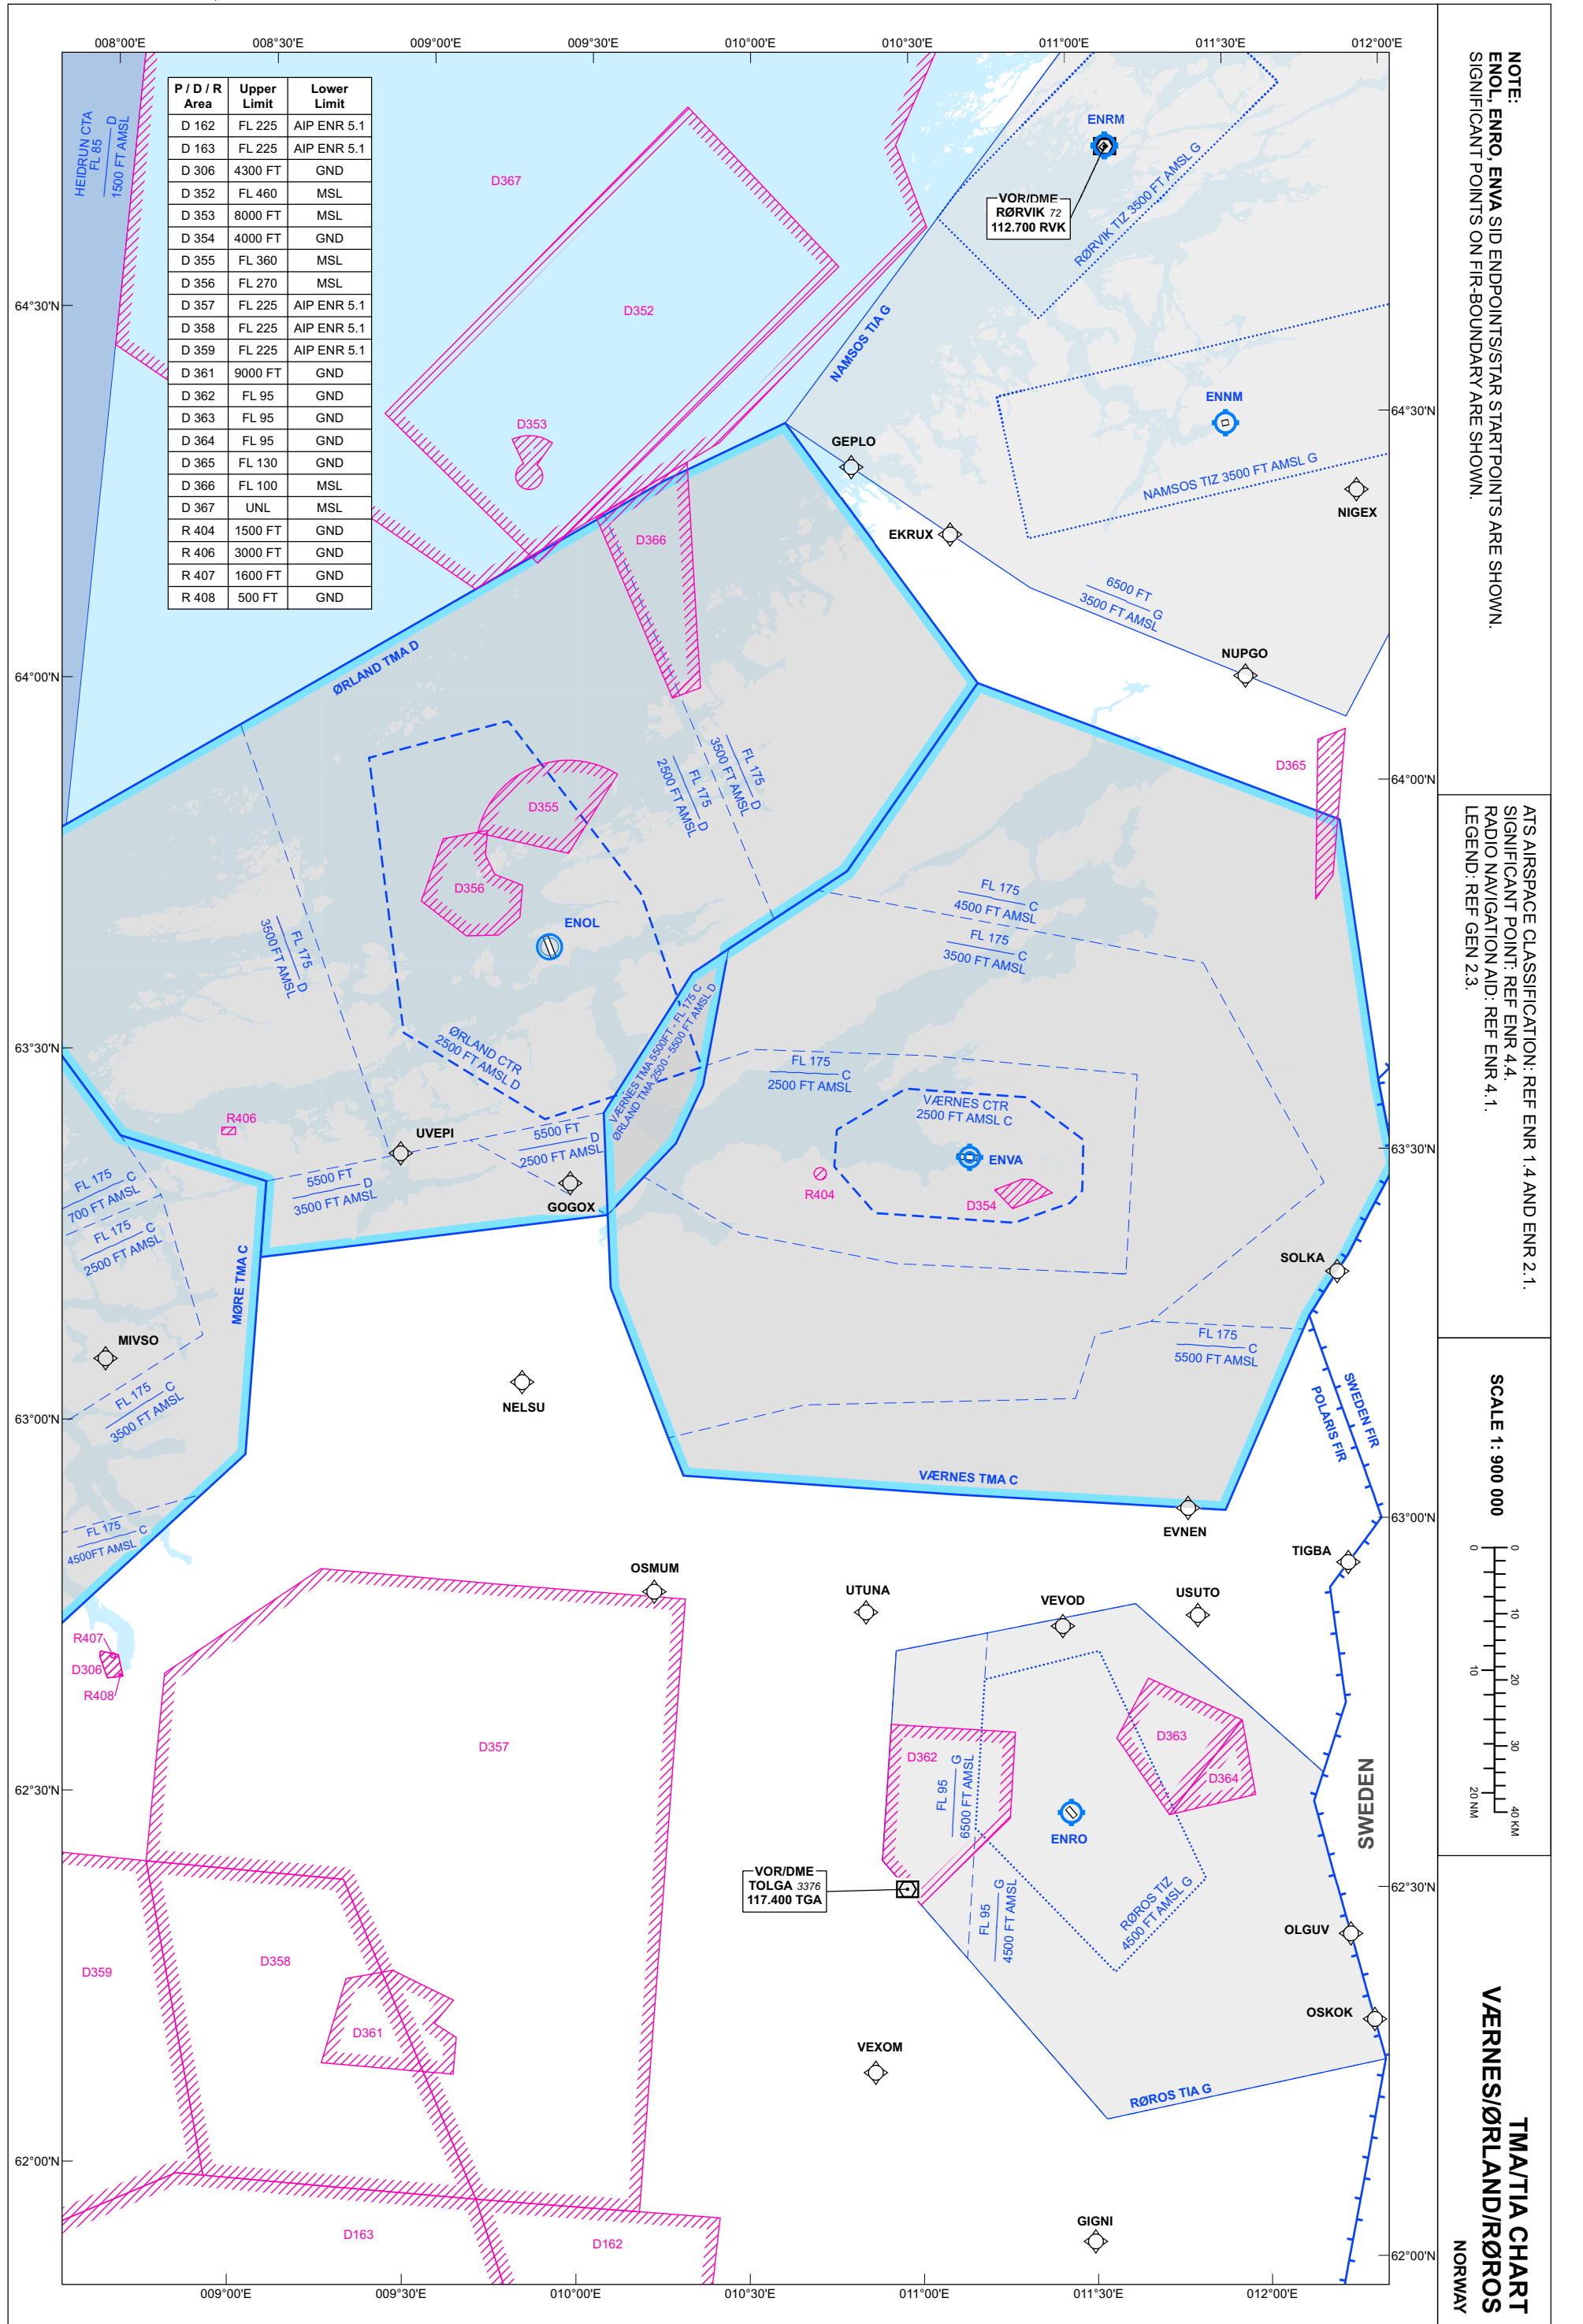

CHANGES: VÆRNES CTR, VÆRNES TMA PART AMENDED.

NOTE:
ENOL, ENRO, ENVA SID ENDPOINTS/STAR STARTPOINTS ARE SHOWN.
SIGNIFICANT POINTS ON FIR-BOUNDARY ARE SHOWN.

ATS AIRSPACE CLASSIFICATION: REF ENR 1.4 AND ENR 2.1.
SIGNIFICANT POINT: REF ENR 4.4.
RADIO NAVIGATION AID: REF ENR 4.1.
LEGEND: REF GEN 2.3.

TMA/TIA CHART
VÆRNES/ØRLAND/RØROS
NORWAY